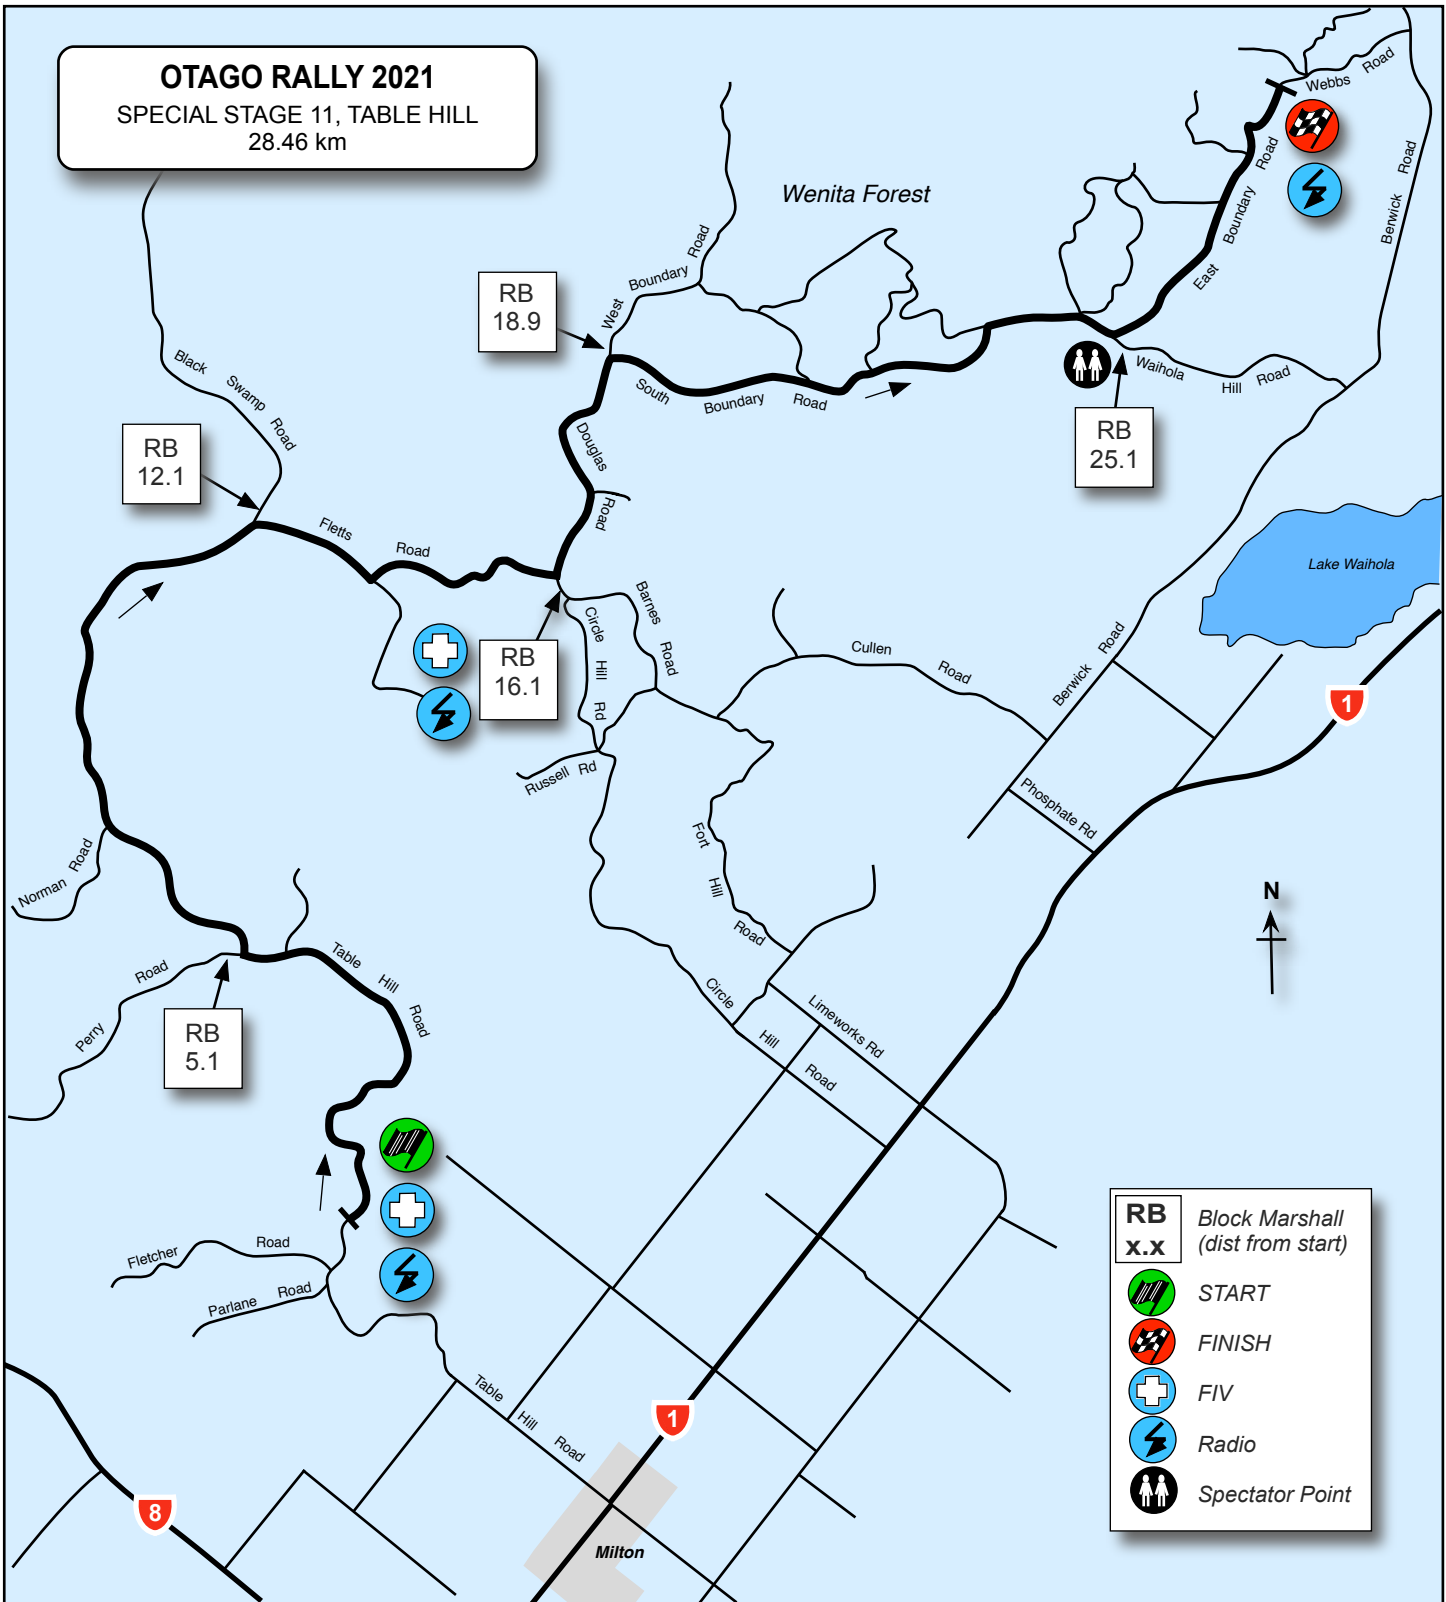

OTAGO RALLY 2021
SPECIAL STAGE 11, TABLE HILL
 28.46 km

- | | |
|-------------------------|-------------------------------------|
| RB
x.x | Block Marshall
(dist from start) |
| | START |
| | FINISH |
| | FIV |
| | Radio |
| | Spectator Point |