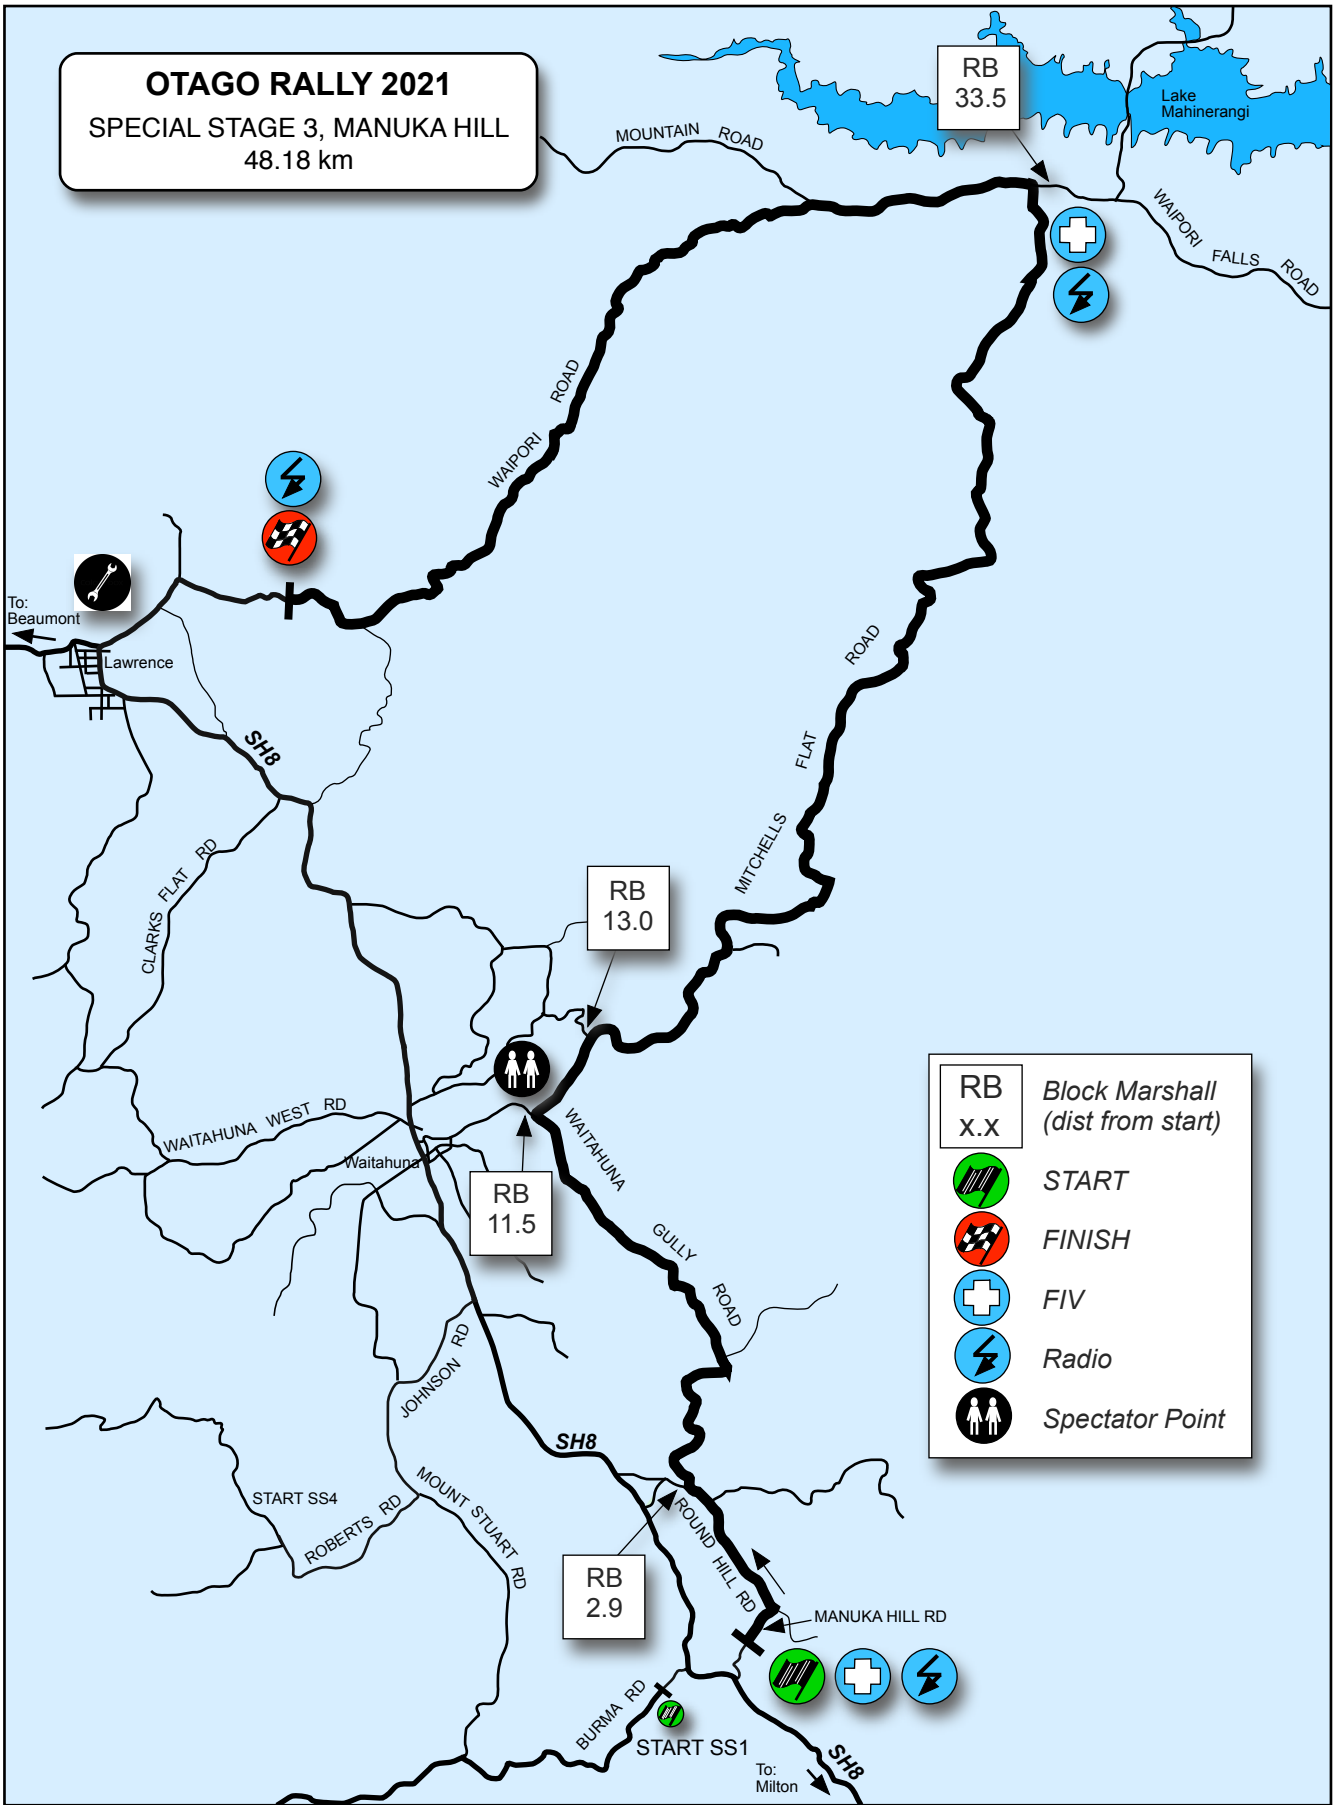

OTAGO RALLY 2021
SPECIAL STAGE 3, MANUKA HILL
 48.18 km

RB x.x	Block Marshall (dist from start)
	START
	FINISH
	FIV
	Radio
	Spectator Point