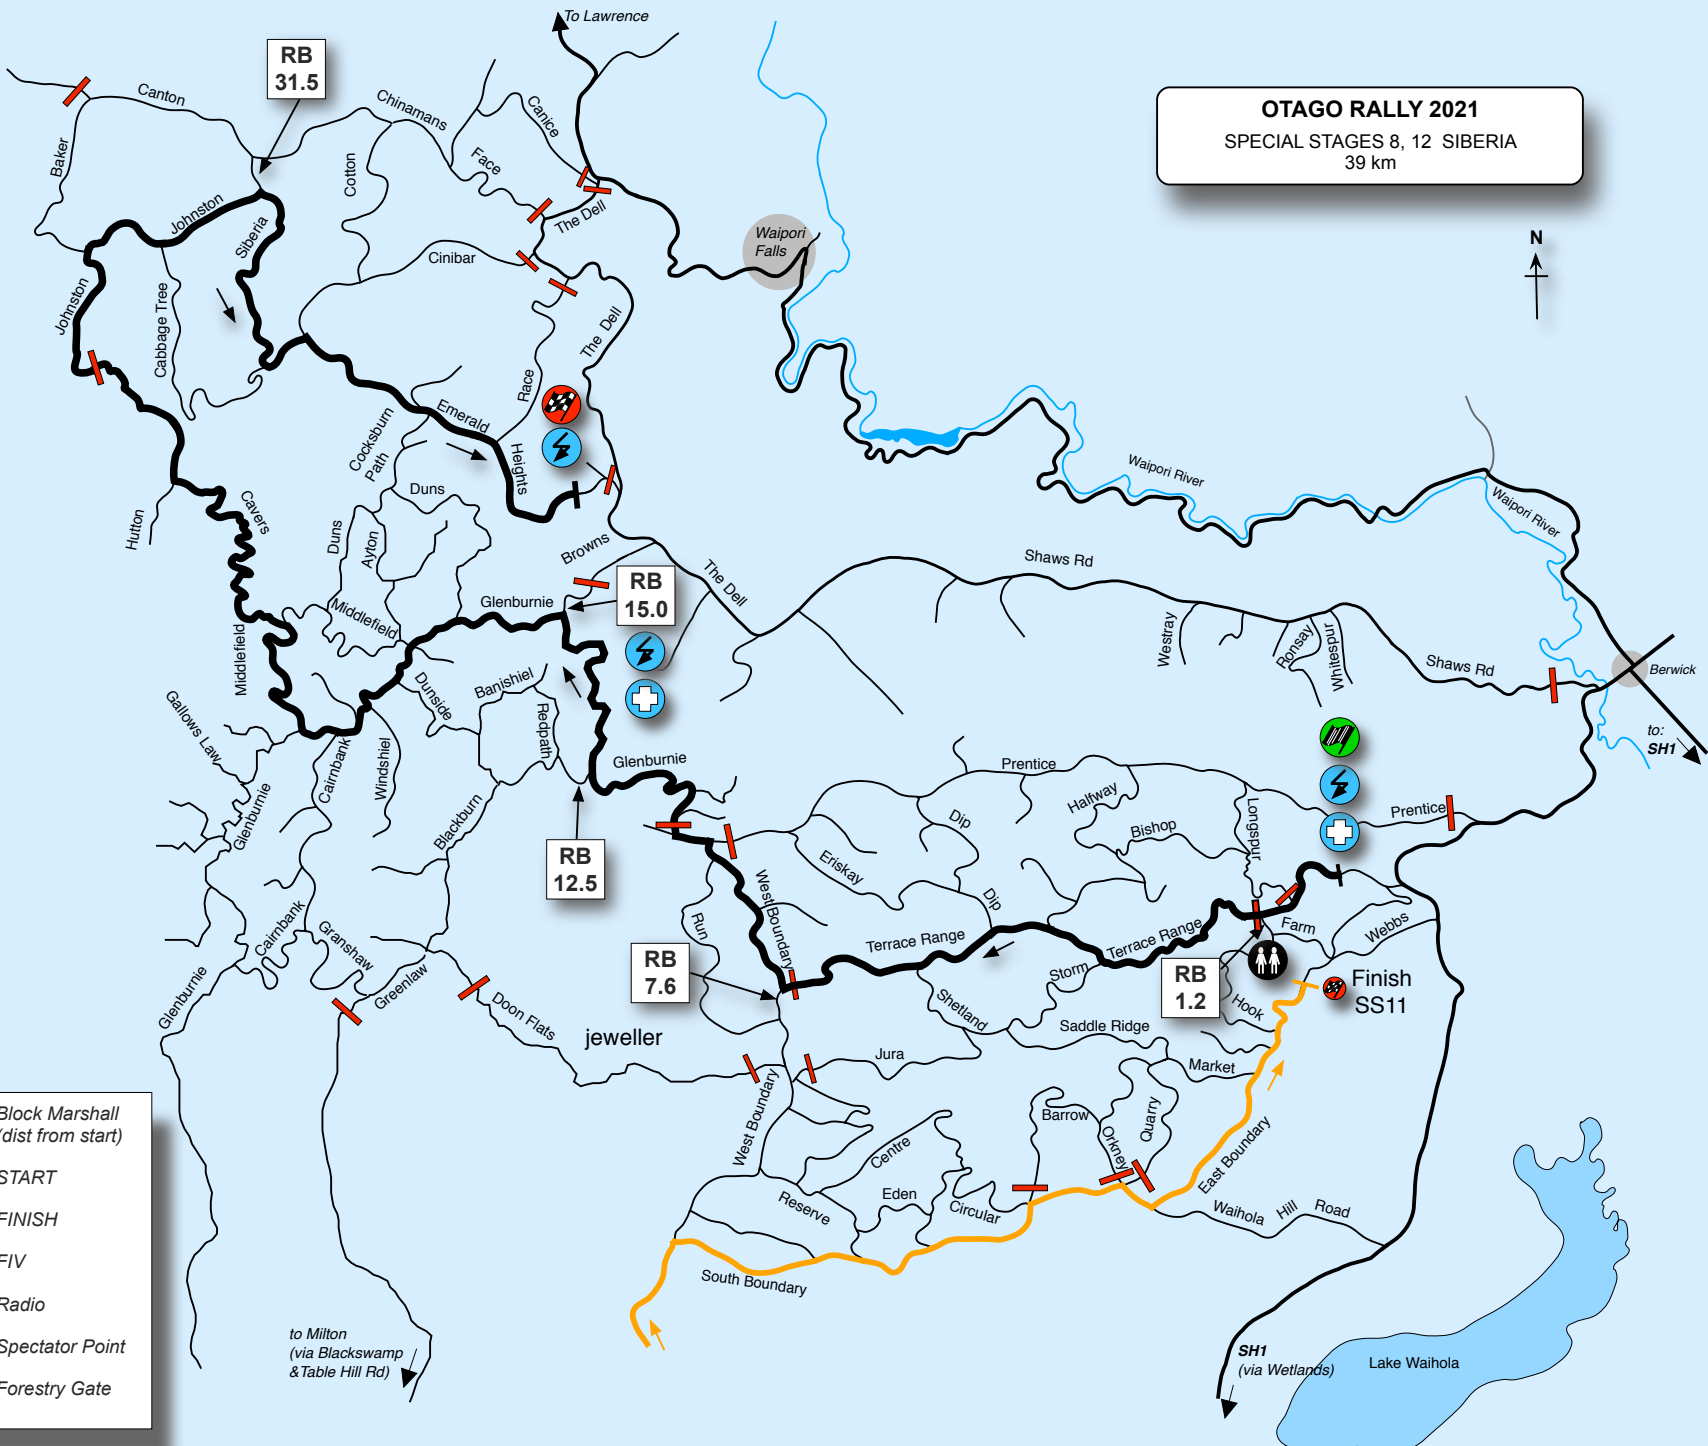

OTAGO RALLY 2021
 SPECIAL STAGES 8, 12 SIBERIA
 39 km

- RB**
x.x Block Marshall
(dist from start)
- START
- FINISH
- FIV
- Radio
- Spectator Point
- Forestry Gate

to Milton
 (via Blackswamp
 & Table Hill Rd)

SH1
 (via Wetlands)

to:
 SH1