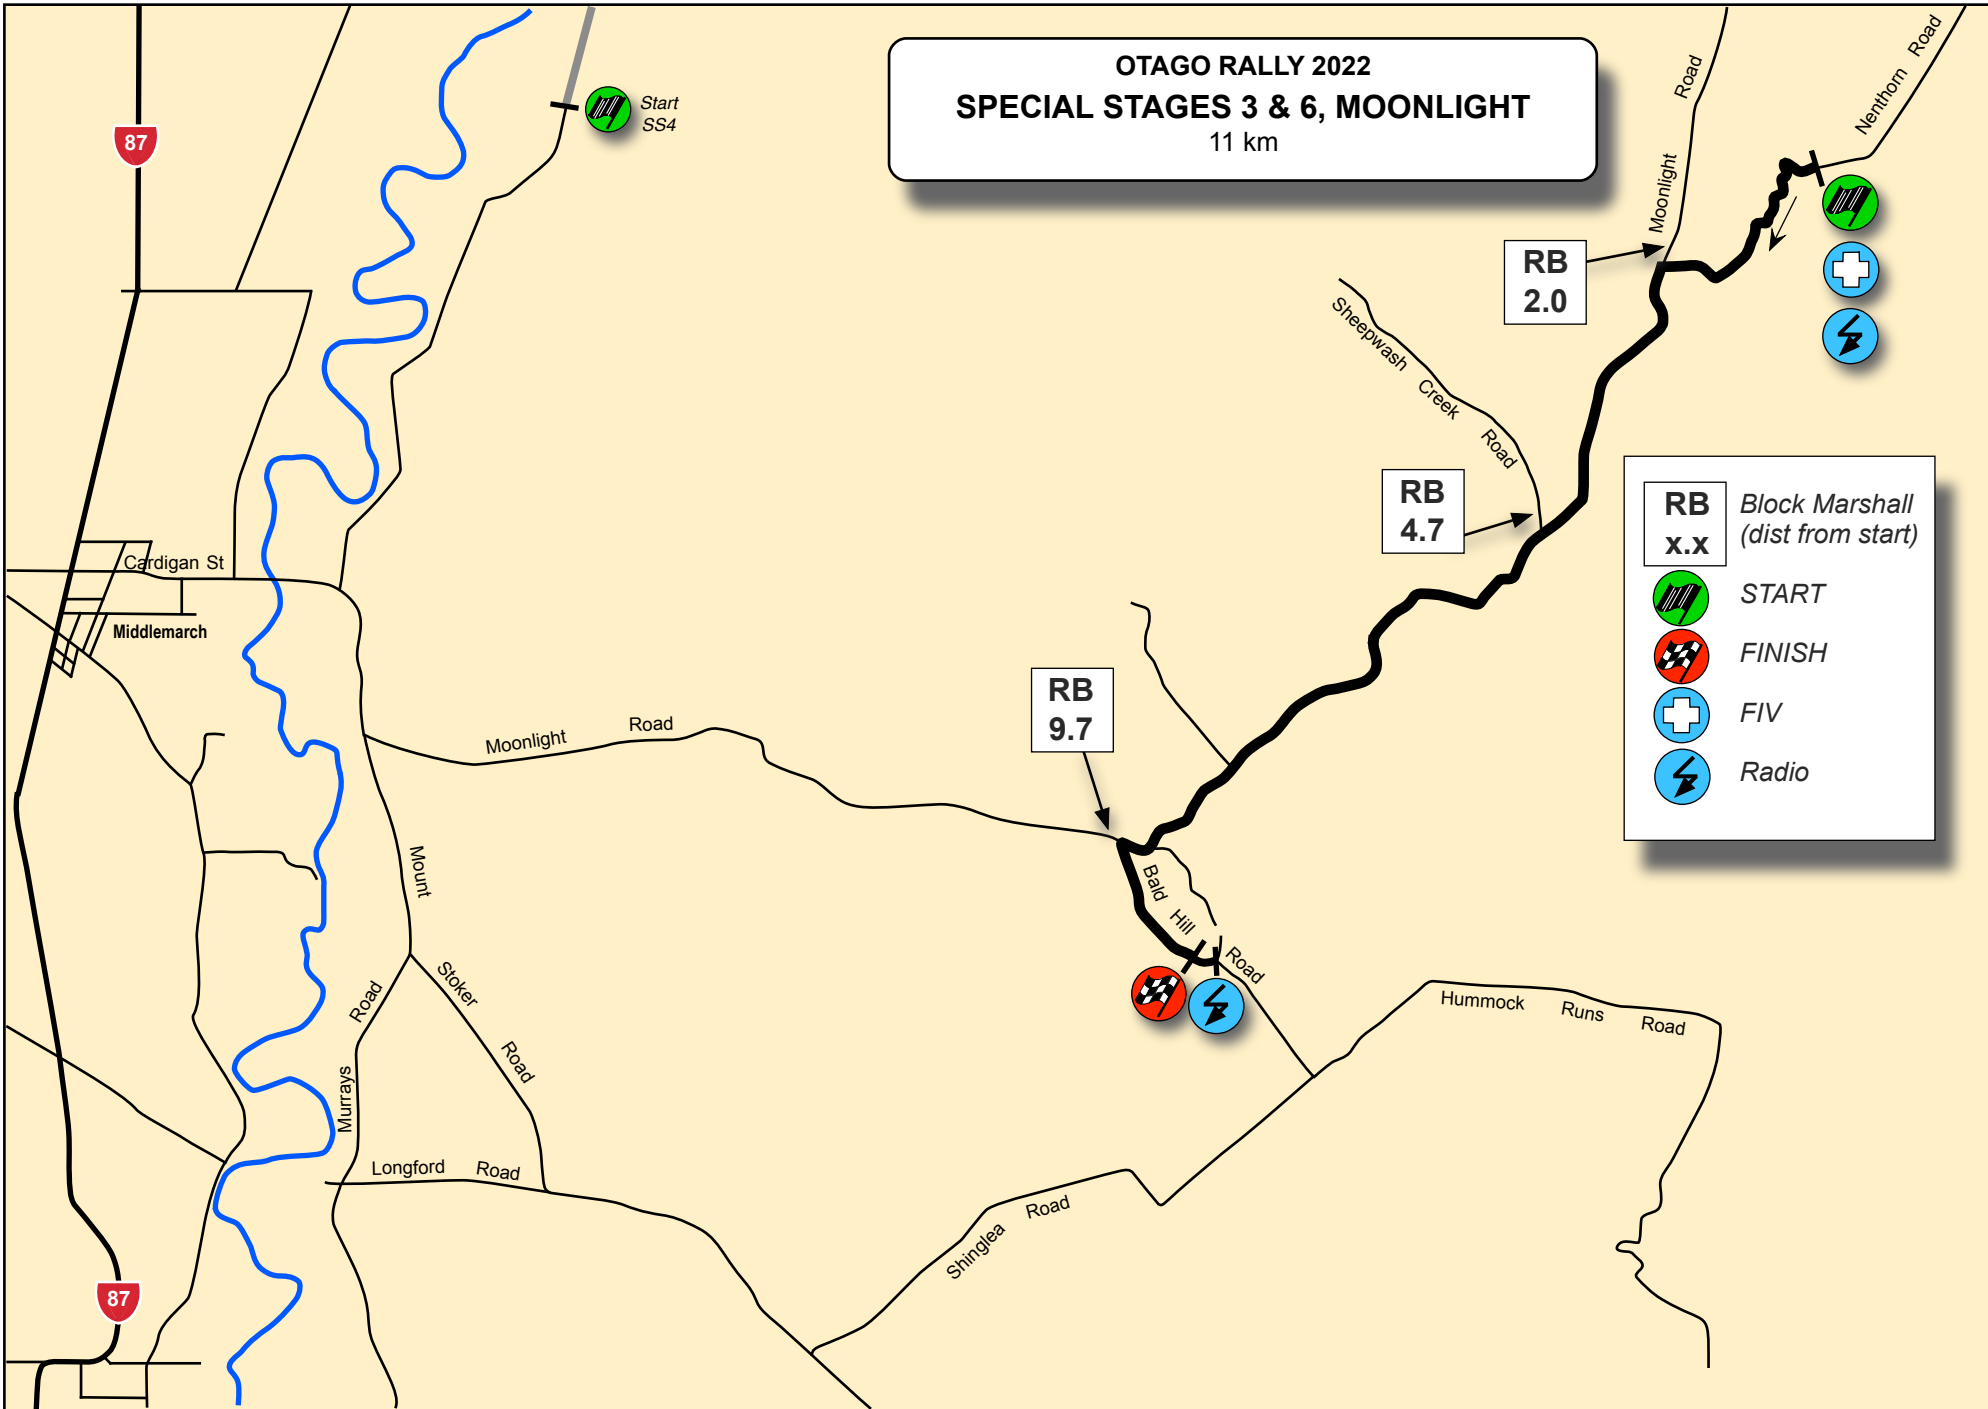

OTAGO RALLY 2022
SPECIAL STAGES 3 & 6, MOONLIGHT
 11 km

- | | |
|-------------------------|-------------------------------------|
| RB
x.x | Block Marshall
(dist from start) |
| | START |
| | FINISH |
| | FIV |
| | Radio |

RB
2.0

RB
4.7

RB
9.7

-
-
-

-
-