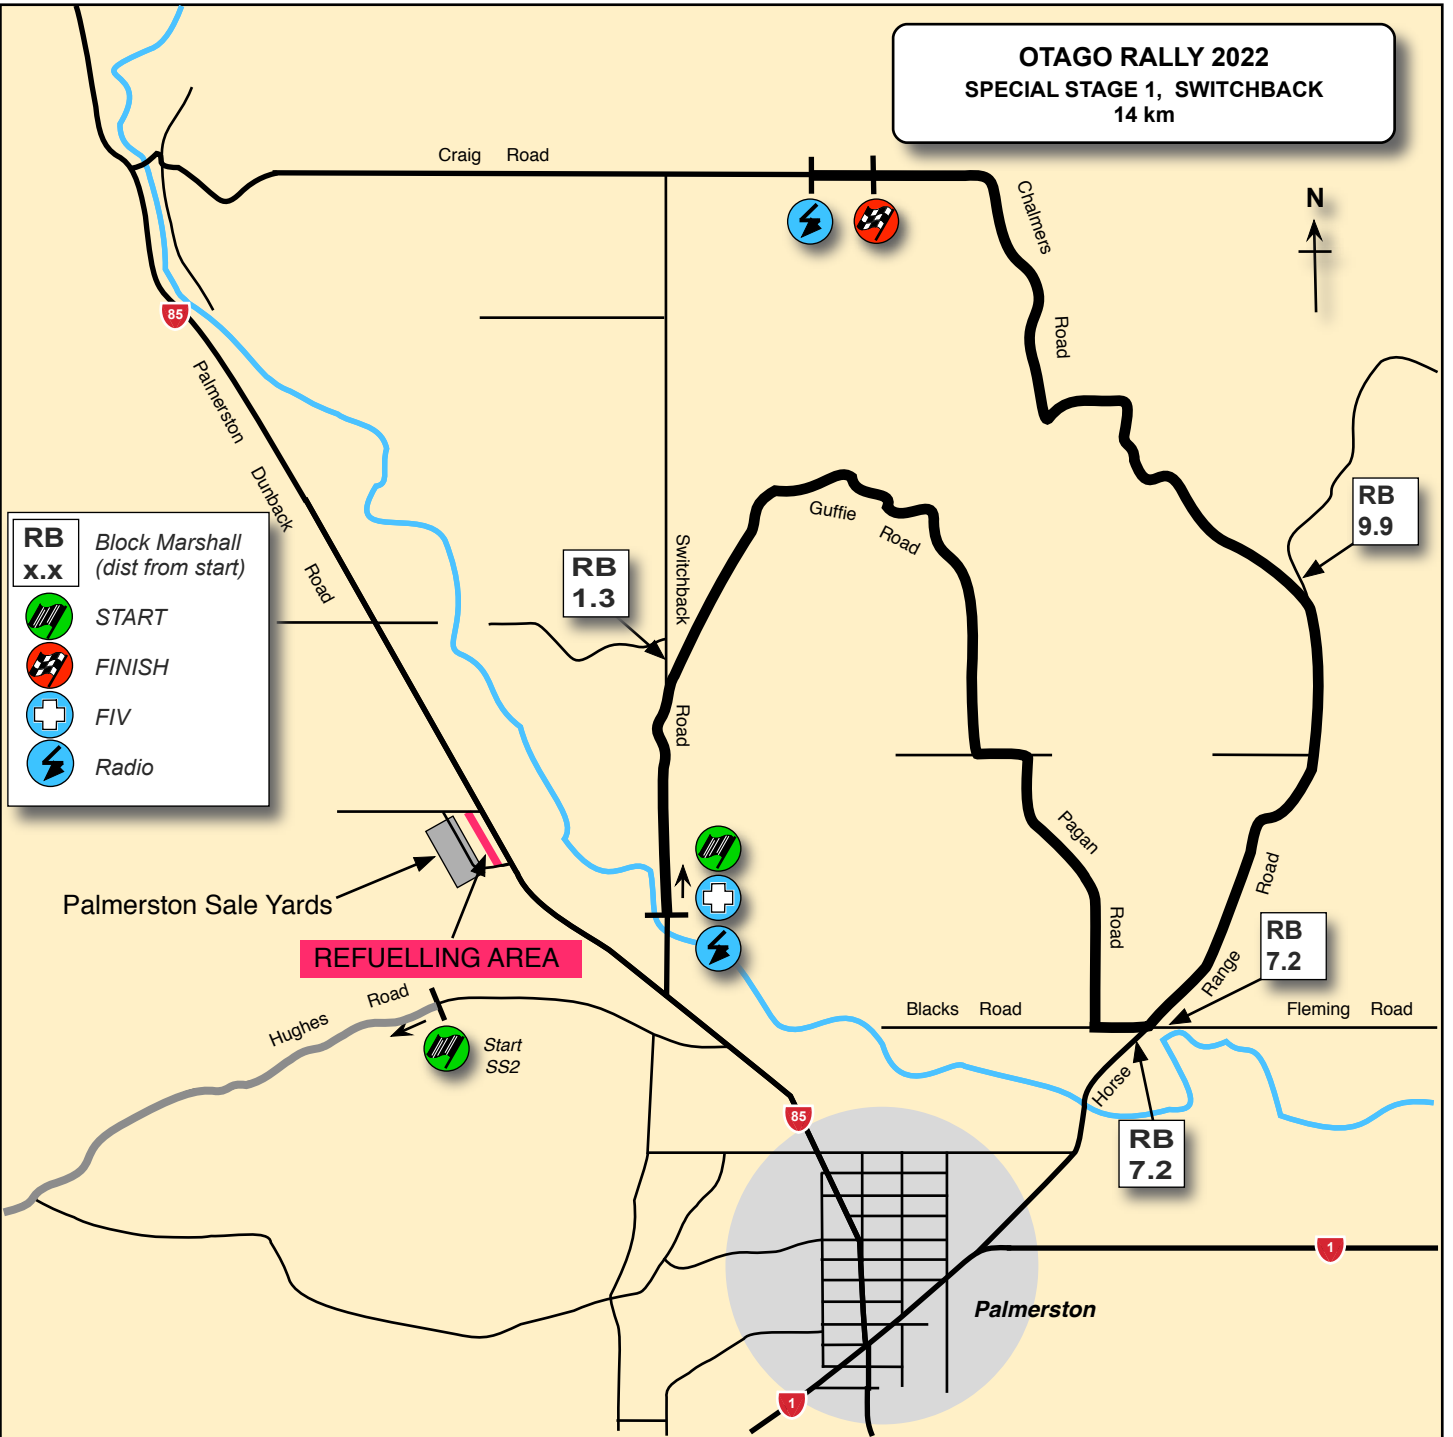

**OTAGO RALLY 2022**  
**SPECIAL STAGE 1, SWITCHBACK**  
**14 km**

- RB** Block Marshall (dist from start)
- START**
- FINISH**
- FIV**
- Radio**

**REFUELLING AREA**

**RB 1.3**

**RB 9.9**

**RB 7.2**

**RB 7.2**

Palmerston