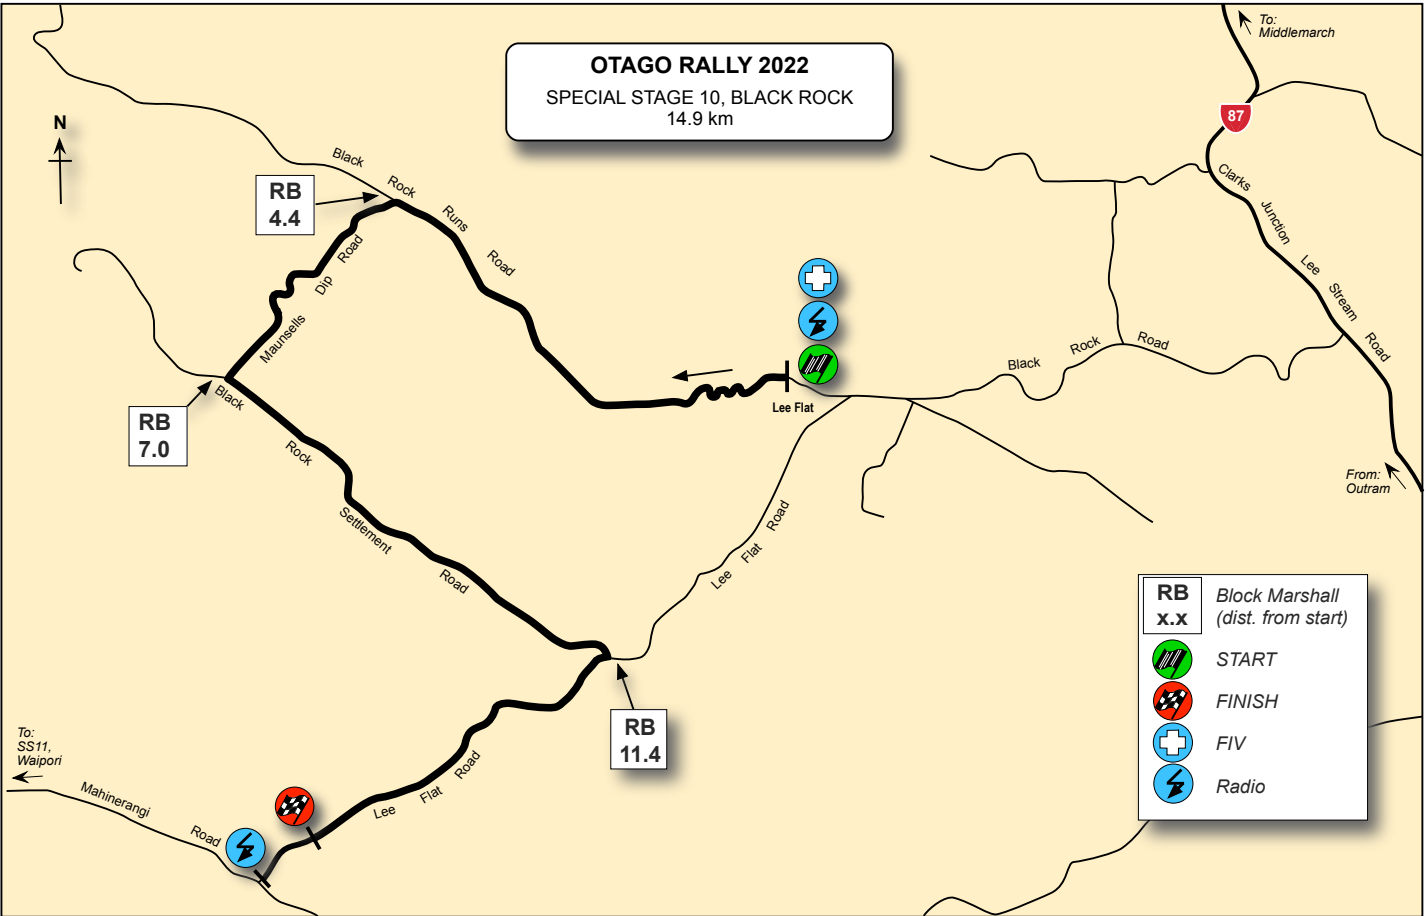

OTAGO RALLY 2022
SPECIAL STAGE 10, BLACK ROCK
14.9 km

- | | |
|-------------------------|--------------------------------------|
| RB
x.x | Block Marshall
(dist. from start) |
| | START |
| | FINISH |
| | FIV |
| | Radio |