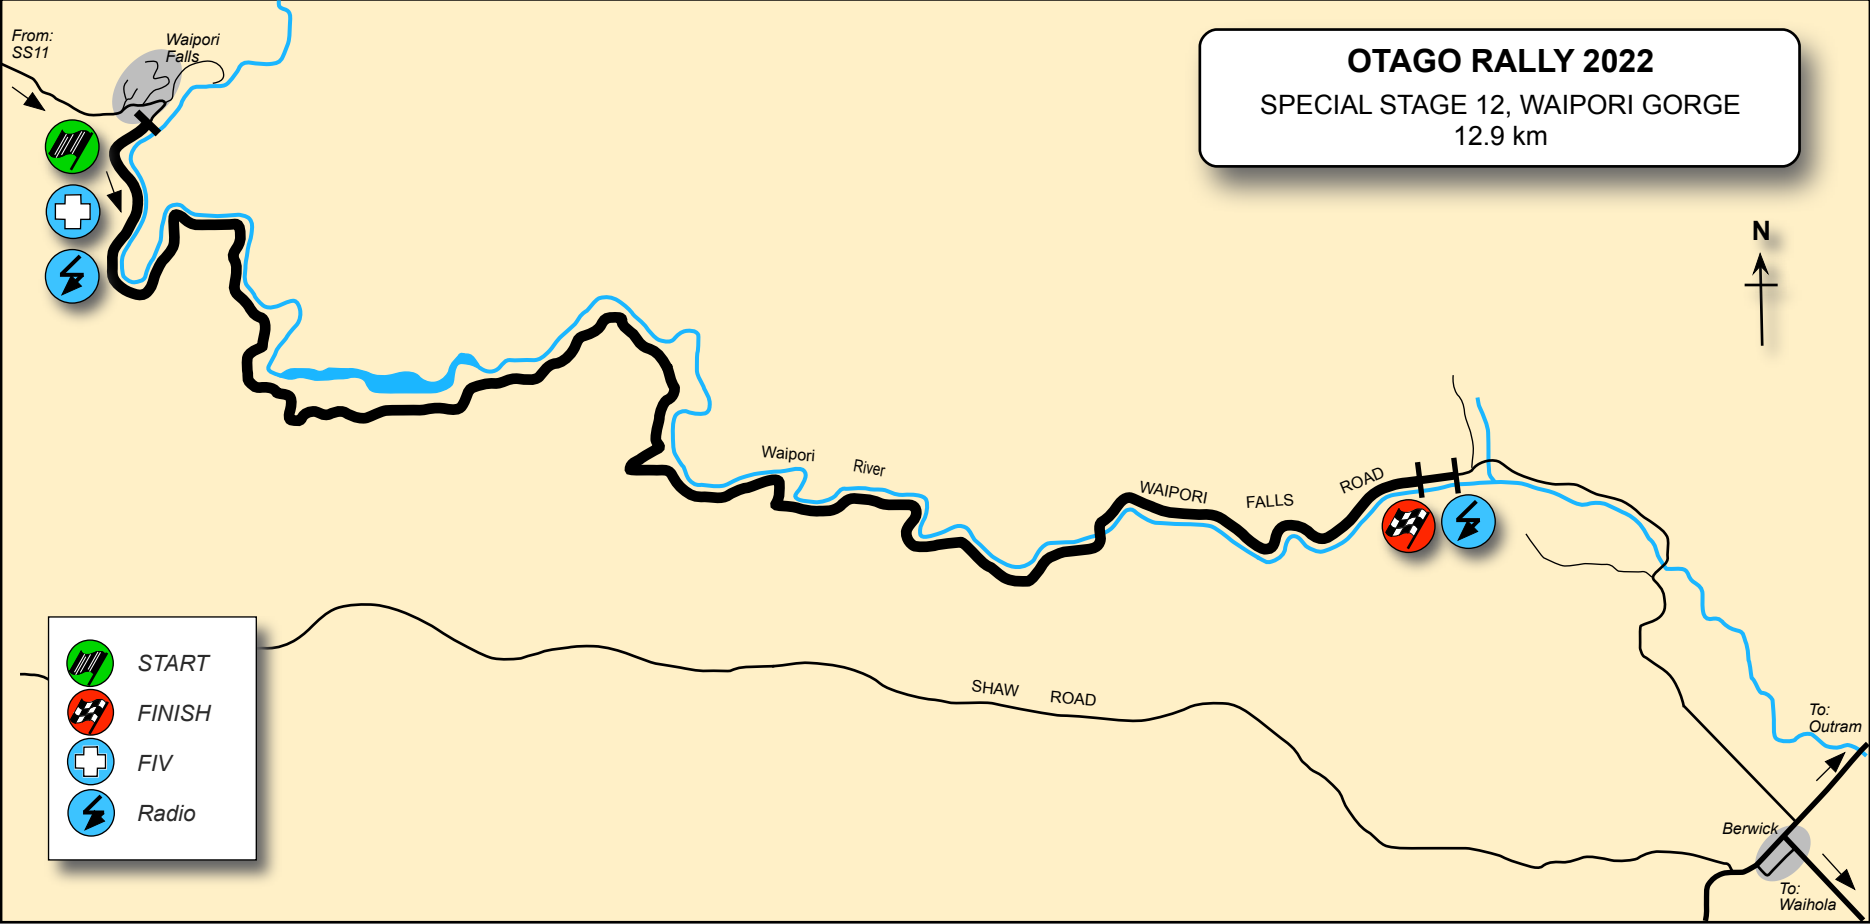

OTAGO RALLY 2022
SPECIAL STAGE 12, WAIPORI GORGE
12.9 km

- START
- FINISH
- FIV
- Radio

From: SS11

Waipori Falls

Waipori River

WAIPORI FALLS ROAD

SHAW ROAD

To: Outram

Berwick

To: Waihola