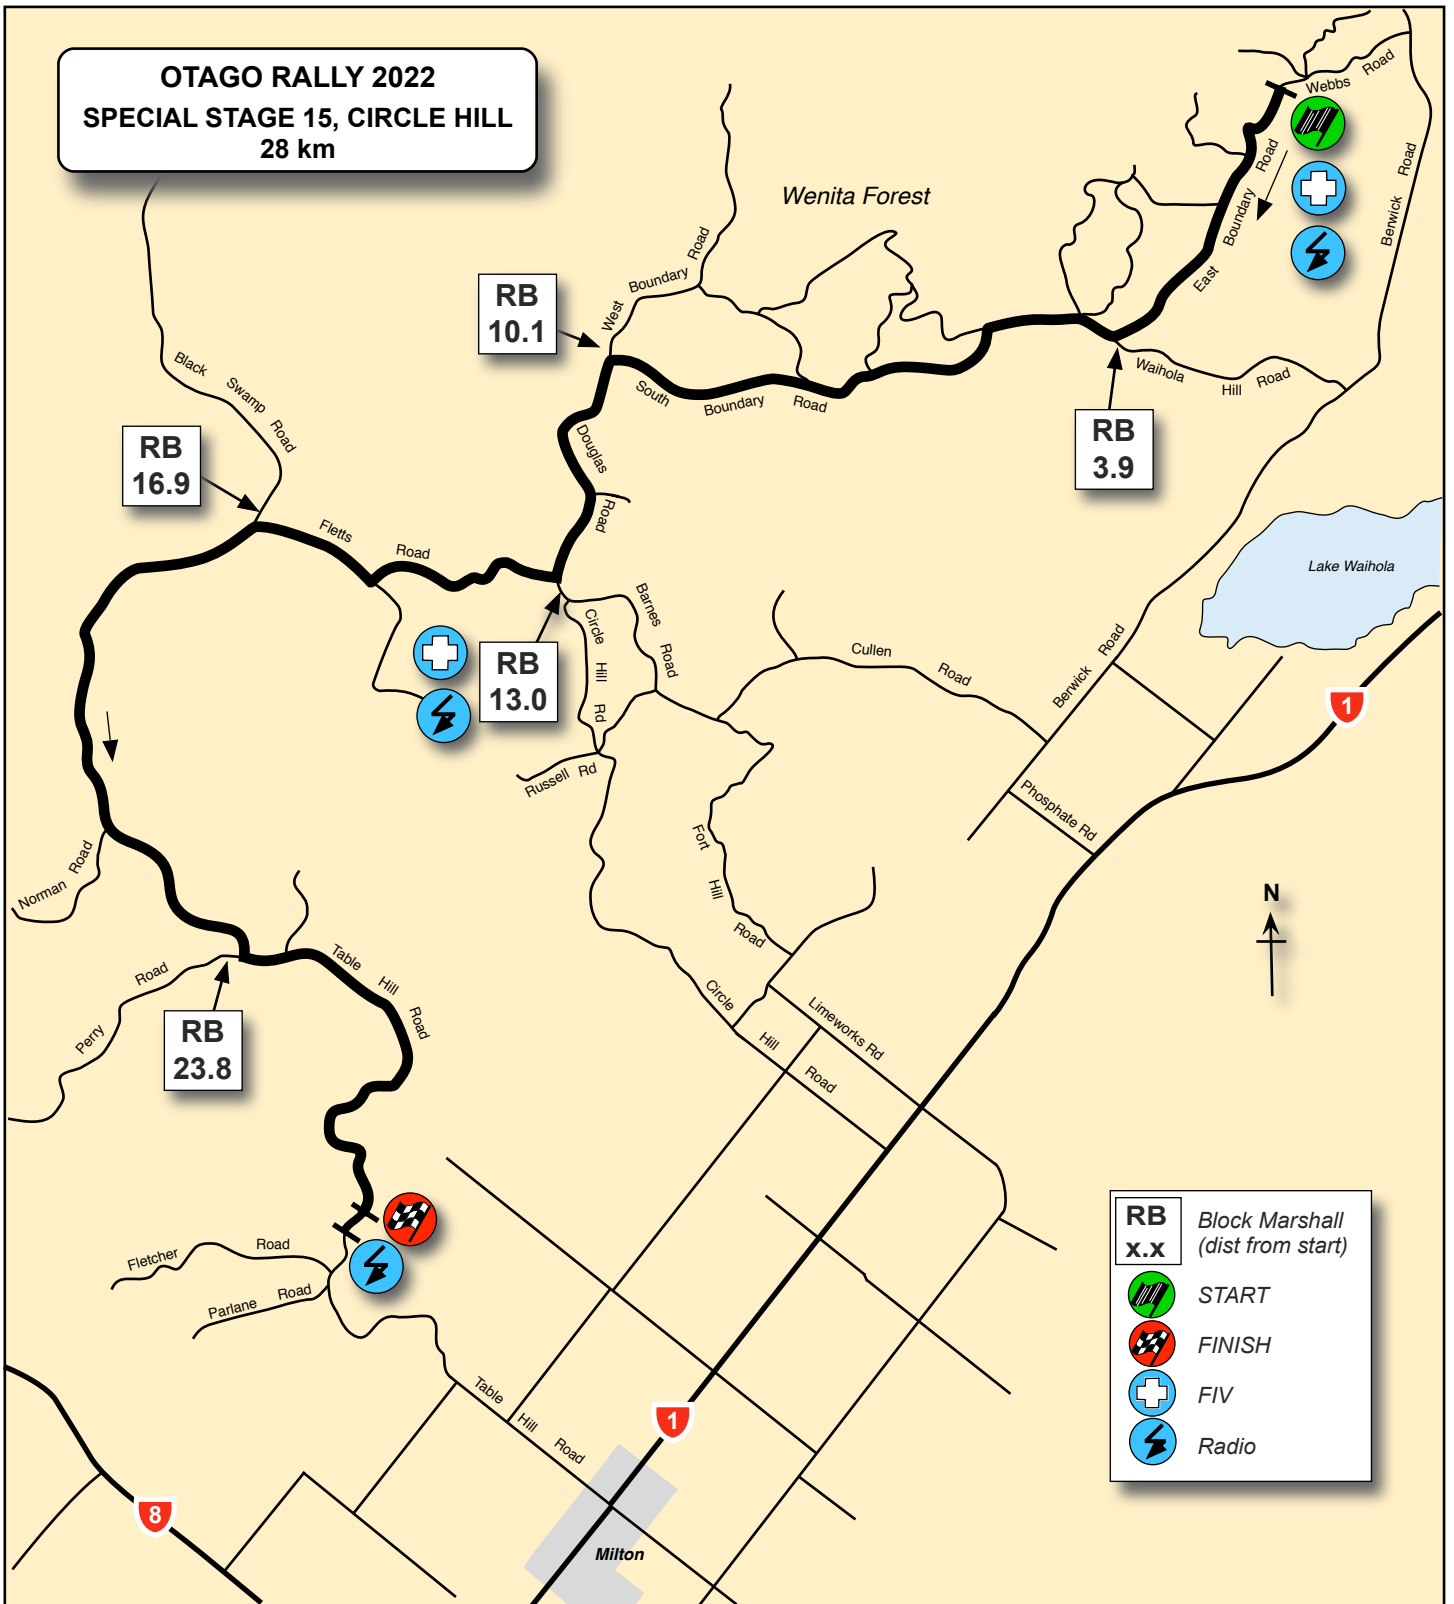

**OTAGO RALLY 2022**  
**SPECIAL STAGE 15, CIRCLE HILL**  
**28 km**

<b>RB</b> <b>x.x</b>	Block Marshall (dist from start)
	START
	FINISH
	FIV
	Radio