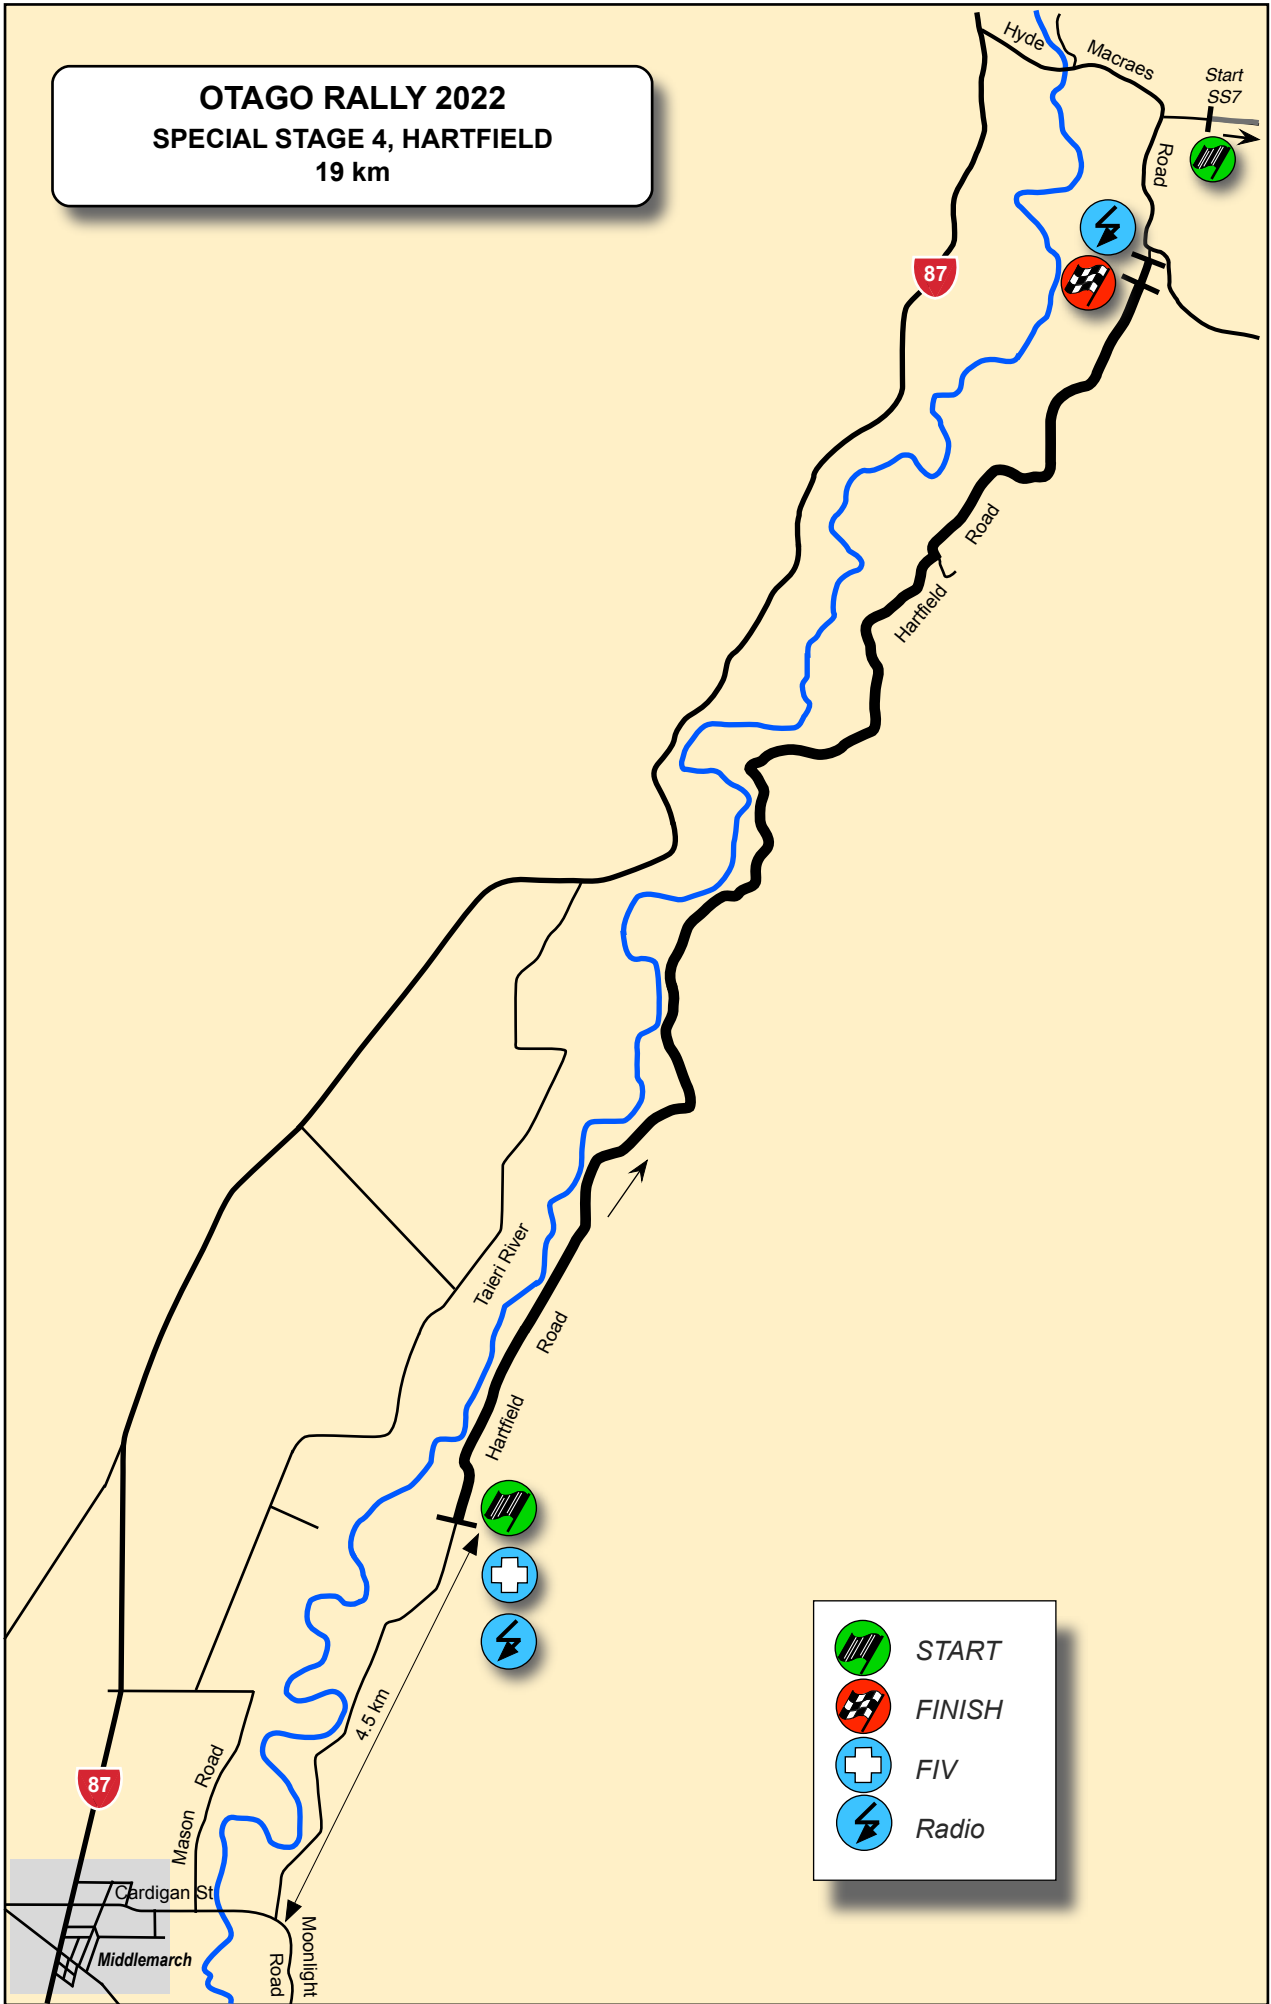

OTAGO RALLY 2022
SPECIAL STAGE 4, HARTFIELD
19 km

-  START
-  FINISH
-  FIV
-  Radio