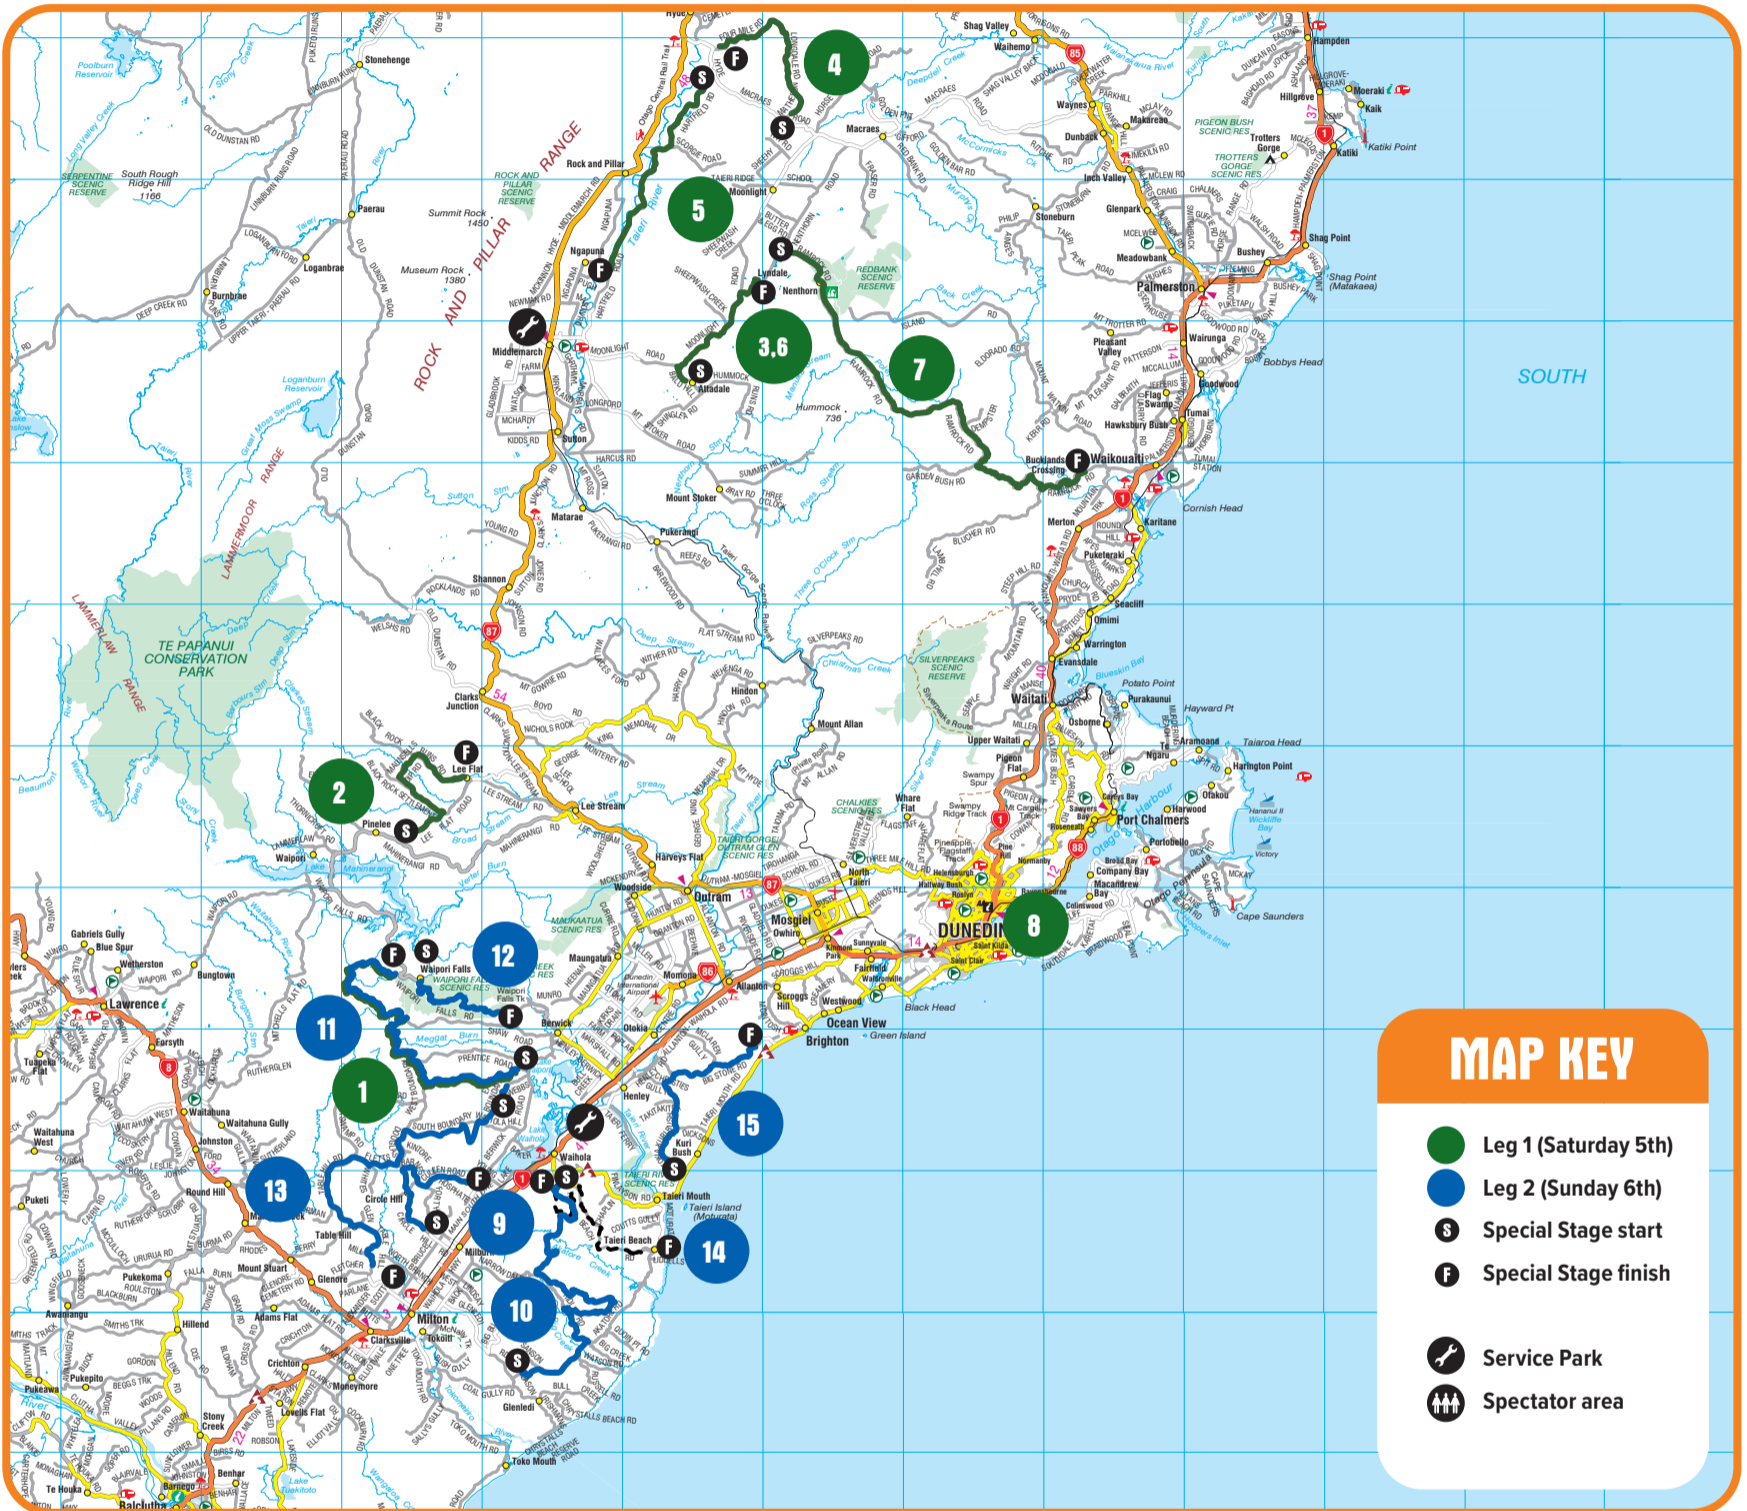

PLEASE RESPECT OUR FORESTS

Light no fires.
Leave no rubbish.
Cause no damage.
NO SMOKING.

STAY SAFE! RALLYING CAN BE DANGEROUS, AND SPECTATORS ARE ADVISED THAT THEY WATCH AT THEIR OWN RISK.
Study these diagrams. The orange areas indicate PROHIBITED AREAS where it could be dangerous to stand.
DO NOT stand in these areas as it could cause delays or the cancellation of the stage.

2025 Otago Rally Stage Map

FRIDAY 4 APRIL

Friday Night Motoshow and Ceremonial Start in the Octagon.
Starts 5.30pm, first car leaves 6.45pm

FOR RALLY INFO

visit otagorally.com or the Otago Rally Facebook page, and view live results at chrisport.com

Saturday 5 April - Leg 1

Stage	Name	Distance	Start
Start	Dunedin		7.00
SS1	Berwick	27.00km	7.50
	Optional remote refuel (Mahinerangi Rd)		
SS2	Lee Flat	15.00km	8.40
	Service A - Middlemarch (45 mins)		9.30
SS3	Bald Hill	11.00km	10.40
SS4	Longdale	13.00km	11.10
SS5	Hartfield South	19.00km	11.30
	Service B - Middlemarch (45mins)		11.55
SS6	Bald Hill 2	11.00km	13.05
	Optional remote refuel (Nenthorn Rd)		
SS7	Nenthorn	37.00km	13.30
SS8	Tarmac Super Stage	2.15km	15.15
	Service C - Dunedin (60 mins)		15.22
8C	Overnight Parc Fermé		16.30

Sunday 6 April - Leg 2

Stage	Name	Distance	Start
Start	Dunedin		7.45
	Service D - Edgar Centre(15 mins)		7.45
SS9	Barnes Road	10.00km	8.50
SS10	Akatore	33.00km	9.30
	Service E - Waiholo (45 mins)		10.00
SS11	Berwick 2	27.00km	11.15
SS12	Waipori Gorge	10.00km	11.50
	Optional remote refuel (Berwick)		
SS13	Circle Hill	28.00km	12.15
	Service F - Waiholo (45 mins)		12.55
SS14	Taieri Beach Long	16.00km	13.55
SS15	Kuri Bush	15.05km	14.25
Finish	Brighton		14.45

TARMAC SUPERSTAGE IN DOWNTOWN DUNEDIN

3.15pm Saturday, wharf area beside the Anzac Ave overbridge.

Each car does 4 spectacular laps of the block. $15 entry fee, kids under 12 free! Best viewing, with commentary, from the overbridge or any intersection.

PROMOTED BY THE OTAGO SPORTS CAR CLUB