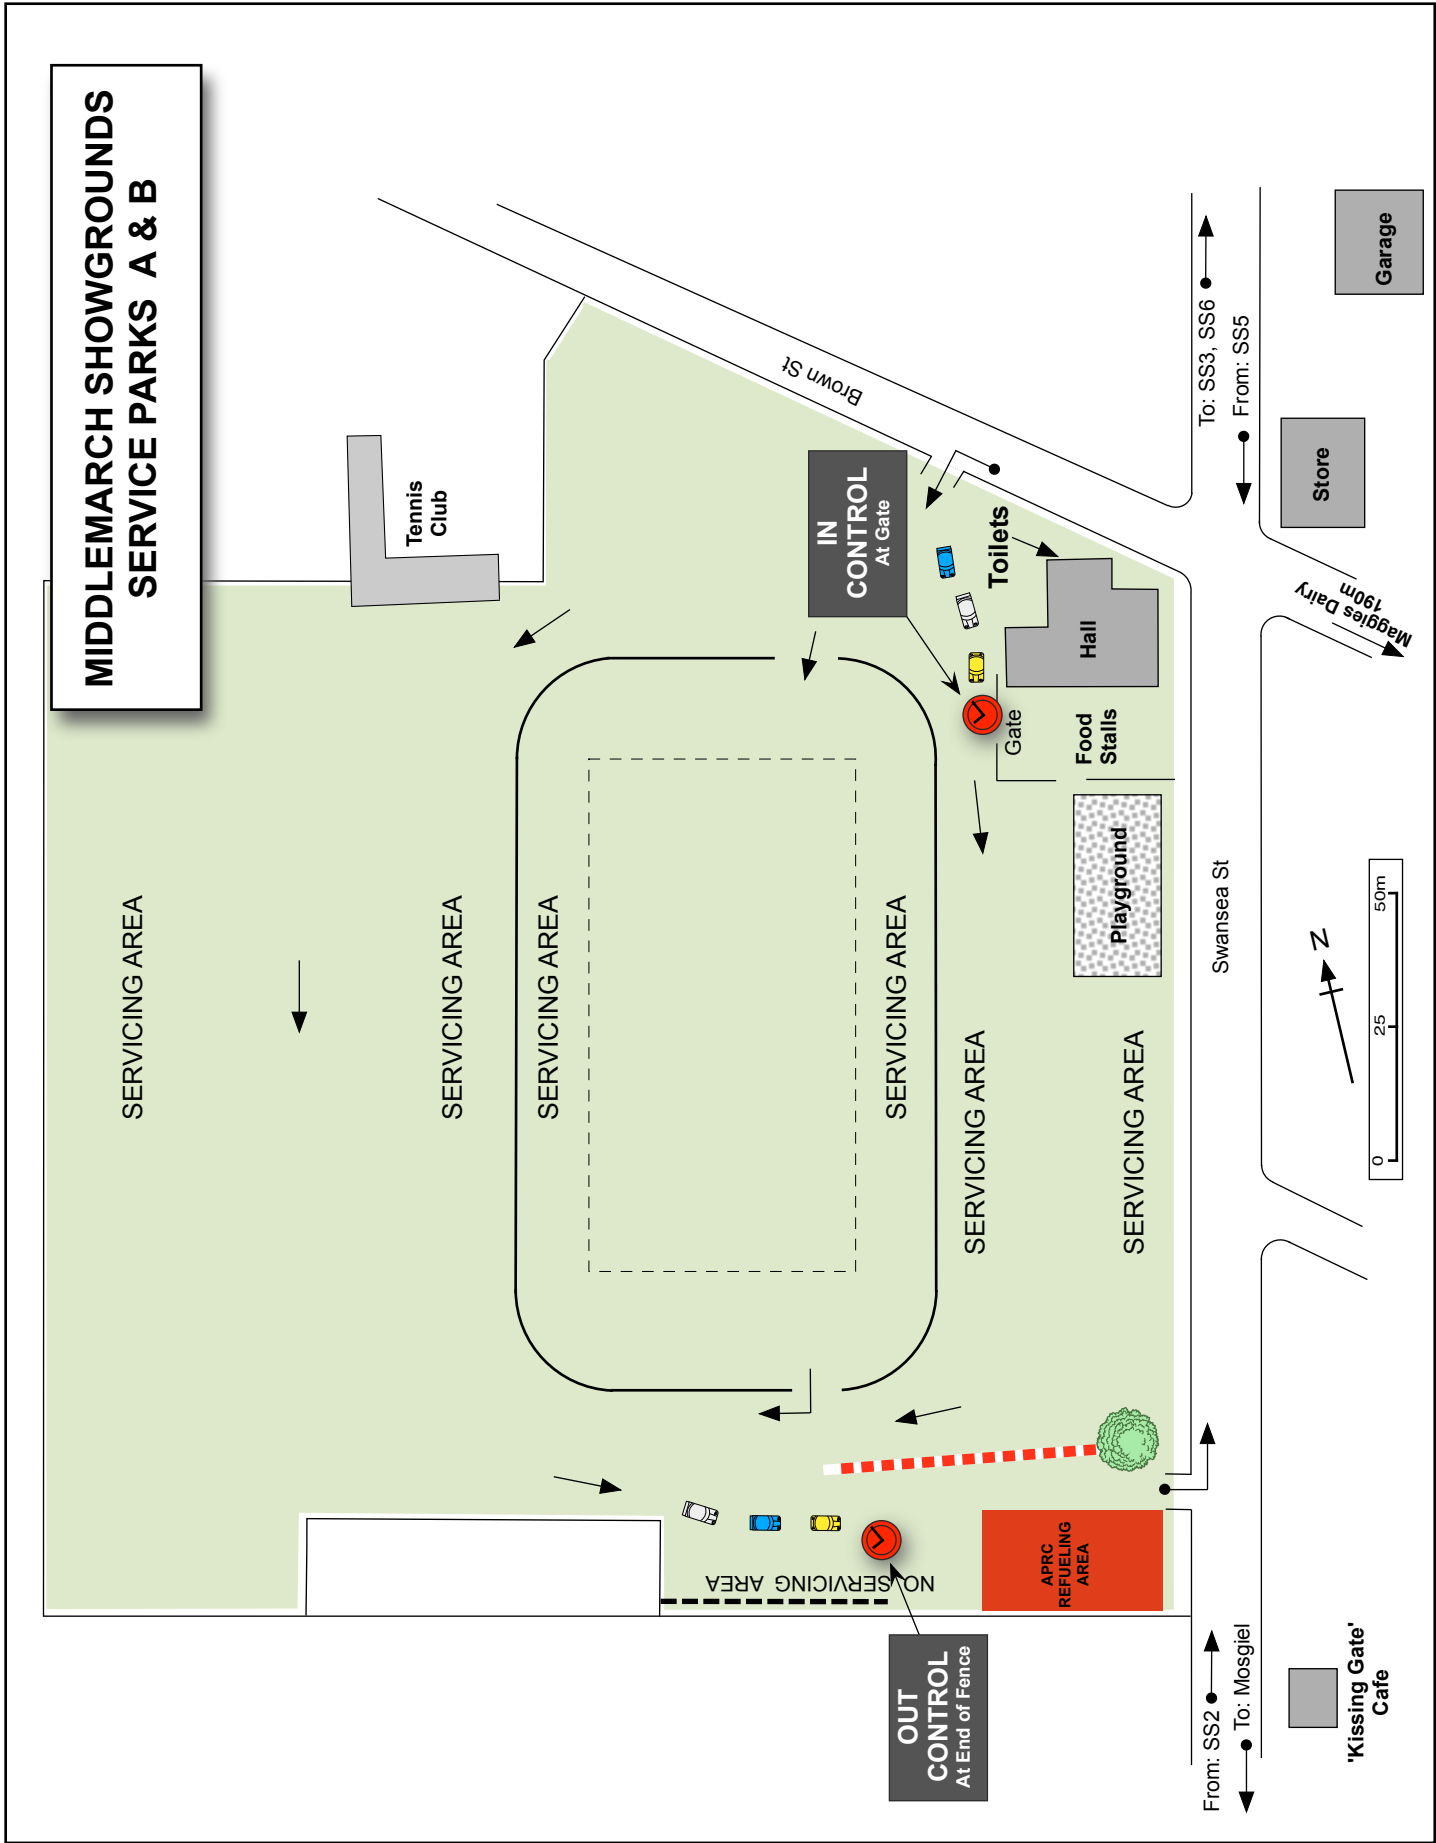

MIDDLEMARCH SHOWGROUNDS SERVICE PARKS A & B

SERVICING AREA

SERVICING AREA

SERVICING AREA

SERVICING AREA

SERVICING AREA

SERVICING AREA

Tennis Club

IN CONTROL
At Gate

Toilets

Hall

Food Stalls

Playground

Gate

Swansea St

To: SS3, SS6

From: SS5

Garage

Store

Magpies Dairy
190m

0 25 50m

NO SERVICING AREA

APRC
REFUELING
AREA

OUT CONTROL
At End of Fence

From: SS2

To: Mosgjel

'Kissing Gate'
Cafe

Brown St