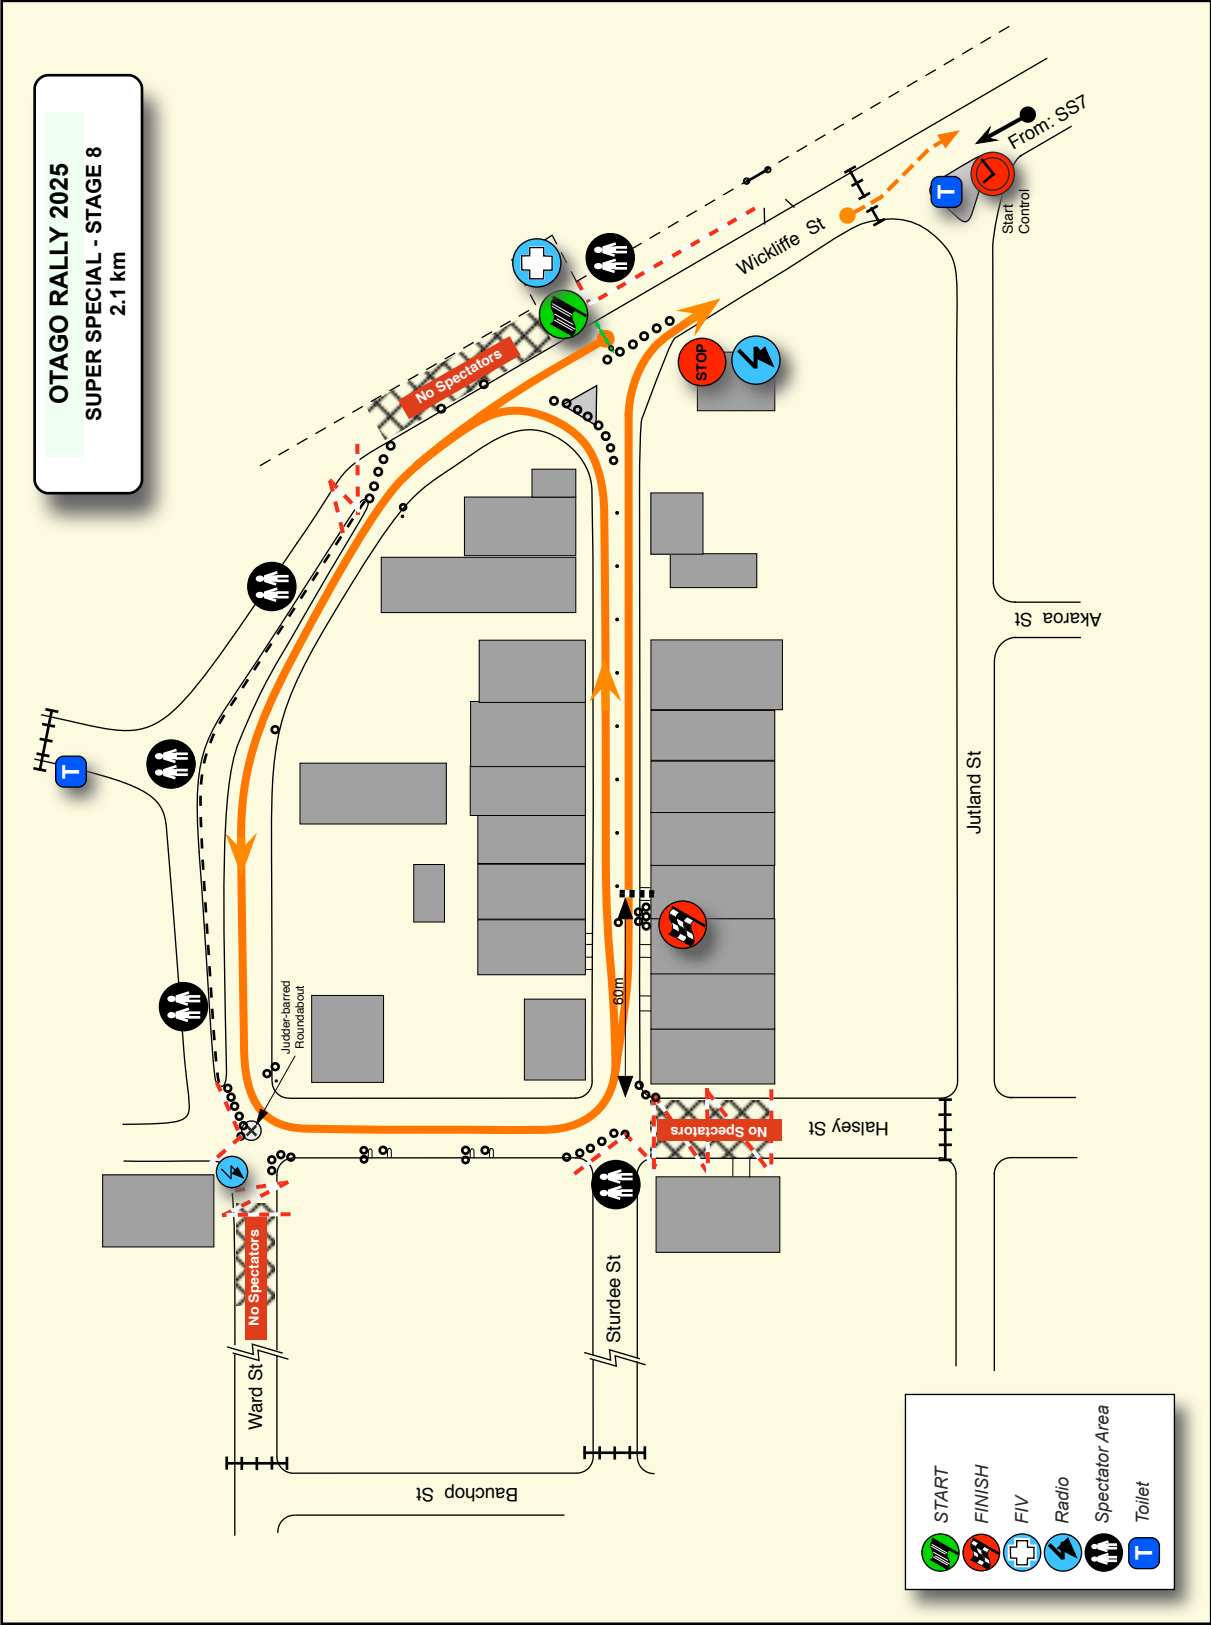

OUT  
CONTROL

Camp Office

IN  
CONTROL

Public  
Parking

Toilets

APRC  
REFUELING  
AREA

Railway

Shop

Tavern

Fish &  
Chips

Cafe

State Highway 1

Service  
Station

To: SS10, SS11

From: SS10 To: SS14

From: SS13

NO SERVICING AREA  
Keep Boat Ramp Clear  
at all times

**OTAGO RALLY 2025**  
**SUPER SPECIAL - STAGE 8**  
 2.1 km

	START
	FINISH
	FIV
	Radio
	Spectator Area
	Toilet